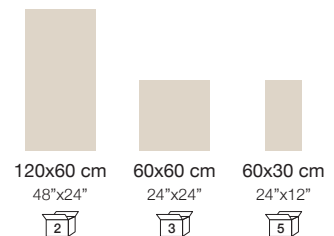

LiquidStone Inox Sq.	892736	49	866736	44	863736	40
LiquidStone Inox Antislip Sq.	892742	50	866742	44A	863742	54