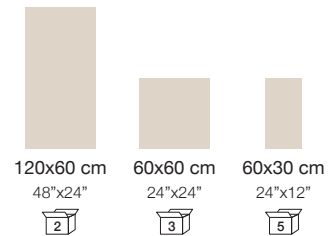

LIQUID STONE

LIQUIDSTONE BLACK SQ.

LIQUIDSTONE BLACK ANTISLIPSQ.

LiquidStone Black Sq.	892748	49	866748	44	863748	40
LiquidStone Black Antislip Sq.	892740	50	866740	44A	863740	54

LIQUIDSTONE BRONZE SQ.

LIQUIDSTONE BRONZE ANTISLIPSQ.