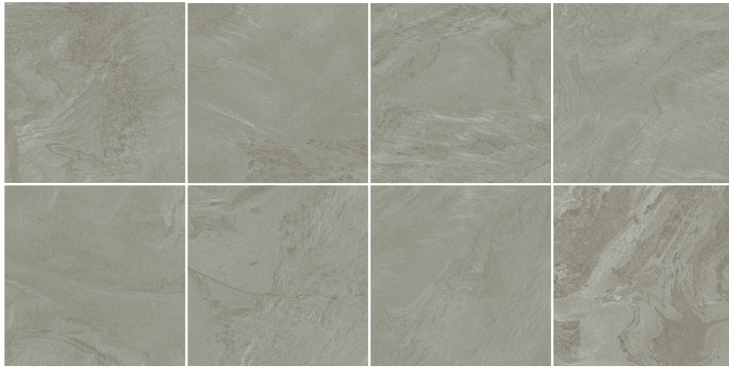

LIQUIDSTONE MOSS SQ.

LIQUIDSTONE MOSS ANTISLIP SQ.