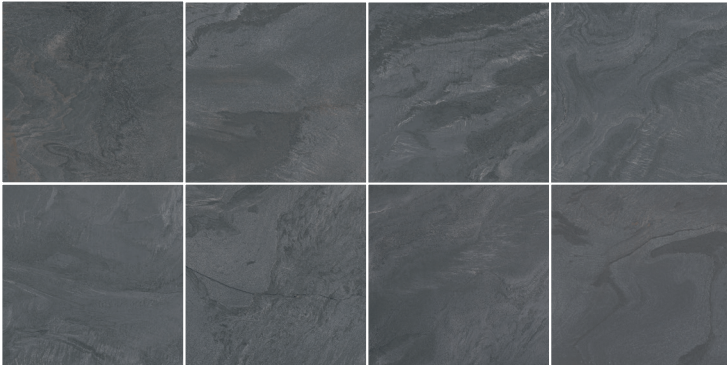

LIQUID STONE

LIQUID STONE

Floor_Liquid Stone Mud 120x60 cm - 48"x24"

IMMERSE YOURSELF IN A MATERIAL FLUIDITY AND LOOK AT THE WORLD WITH NEW EYES

With an unpredictable soul, it recombines at each new moment, dancing in a hypnotic texture. Everything is liquid, constantly changing to remind us to stop and think, every now and then, about that moment that becomes stone, and it is forever.

Dall'animo imprevedibile si ricombina ad ogni nuovo istante danzando in una texture ipnotica. Tutto è liquido, in continuo cambiamento per ricordarci di fermarci a pensare, ogni tanto, a quell'attimo che diventa pietra, ed è per sempre.

LIQUID STONE

LIQUIDSTONE BLACK SQ.

LIQUIDSTONE BLACK ANTISLIPSQ.

LiquidStone Black Sq.	892748	49	866748	44	863748	40
LiquidStone Black Antislip Sq.	892740	50	866740	44A	863740	54

LIQUIDSTONE BRONZE SQ.

LIQUIDSTONE BRONZE ANTISLIPSQ.