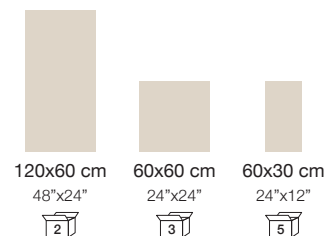

LiquidStone Sand Sq.	892737	49	866737	44	863737	40
LiquidStone Sand Antislip Sq.	892743	50	866743	44A	863743	54