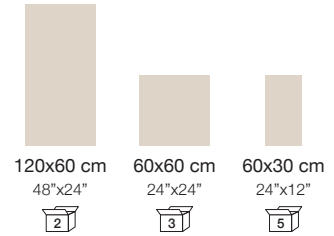

LiquidStone Black Sq.	892748	49	866748	44	863748	40
LiquidStone Black Antislip Sq.	892740	50	866740	44A	863740	54