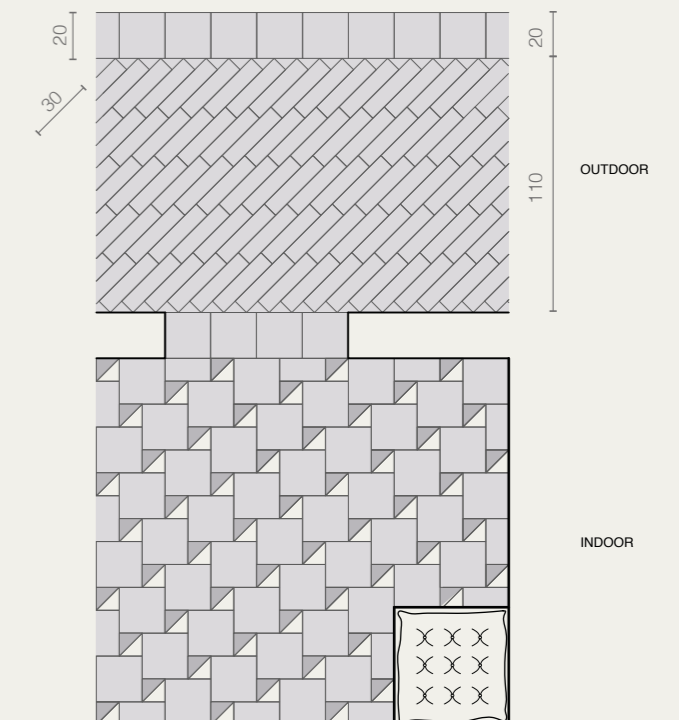

CT03 · Entrance

I Cotti fatti a mano · pag. 109

FLOOR INDOOR

FLOOR OUTDOOR