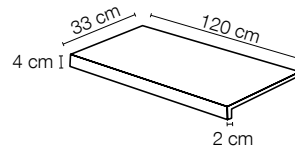

**Gradone
(assemblato)**