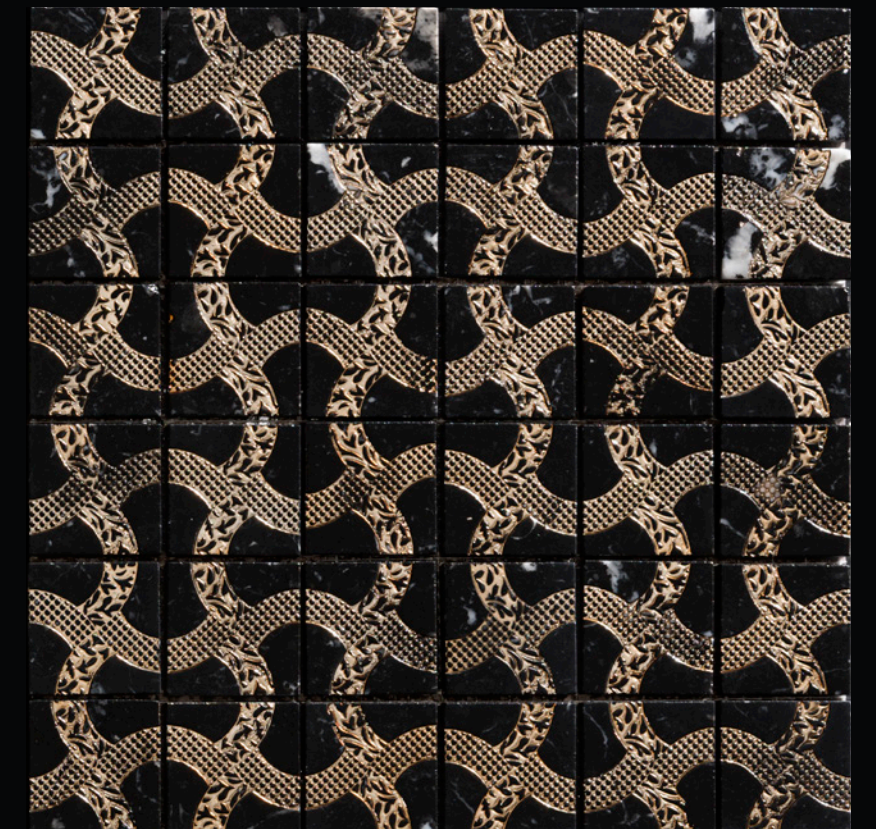

MANILA
5 x 5 CM
NERO MARQUINIA - BRONZO
ACQUEFORTI MOSAICS LINE

MANILA