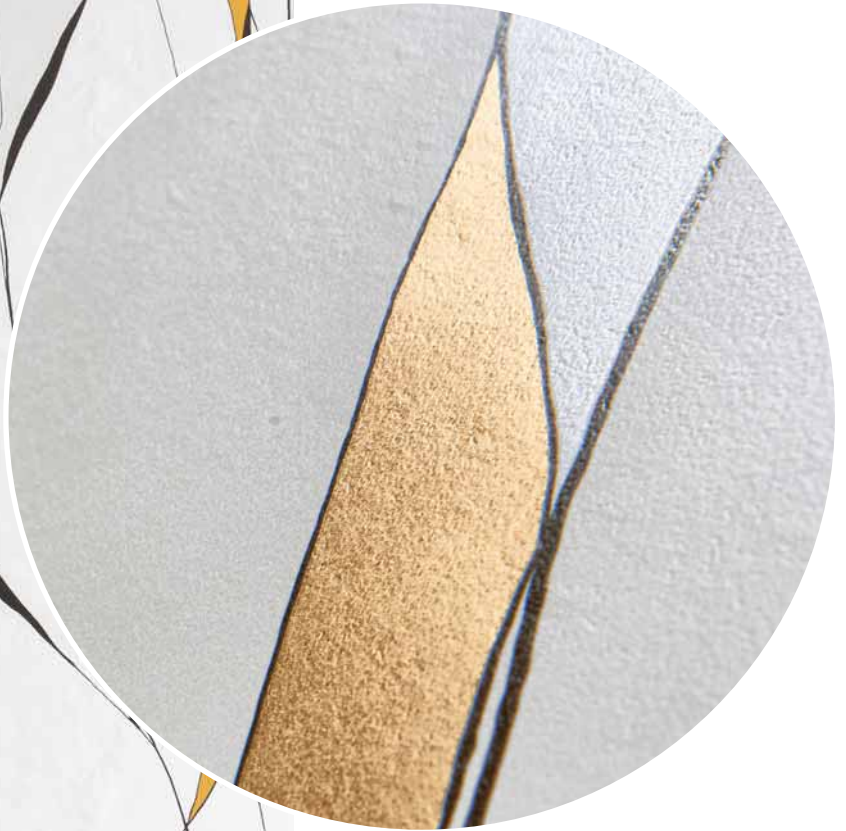

ABSTRACT GOLD

Stampa digitale con oro / lustro.
Gold / luster digital print.

120x278 cm / 47.2"x109.4"
Spessore / Thickness
6 mm / 0.24"