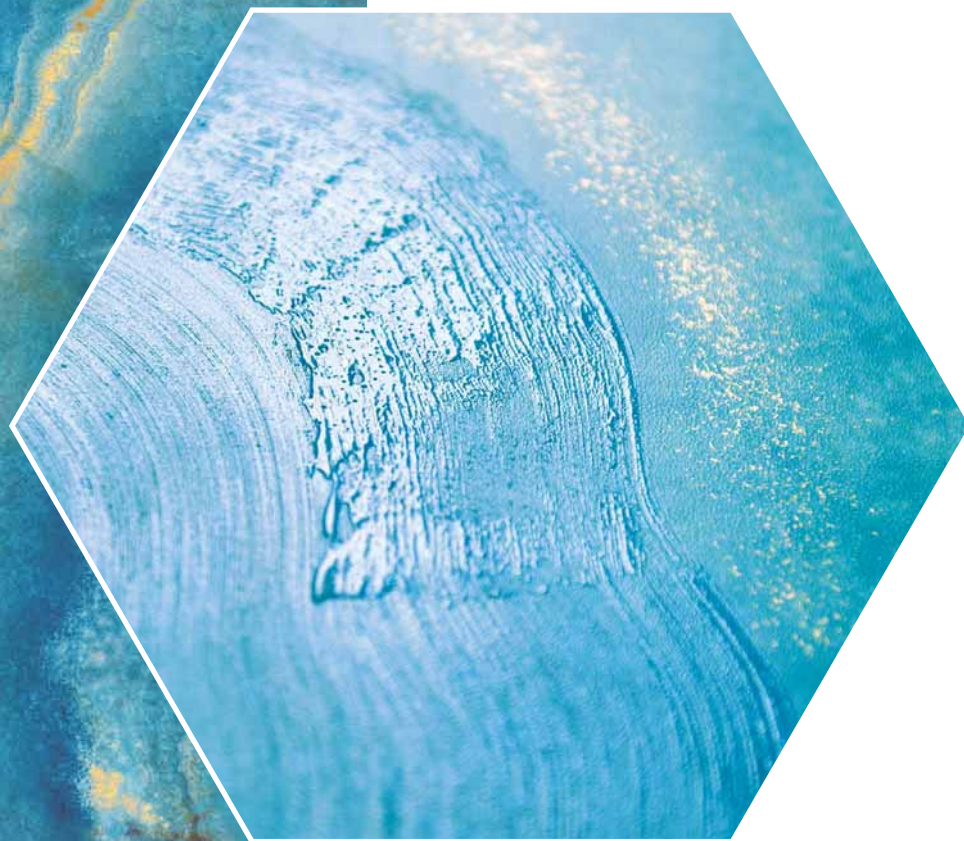

120x278 cm / 47.2"x109.4"

Spessore / Thickness

6 mm / 0.24"

PLANET GREEN A

PLANET GREEN B

ONICE

ONICE BLUE A
ONICE BLUE B

Stampa digitale,
decorato a mano con metalli.
Digital print, hand-decorated
with metal detailing.