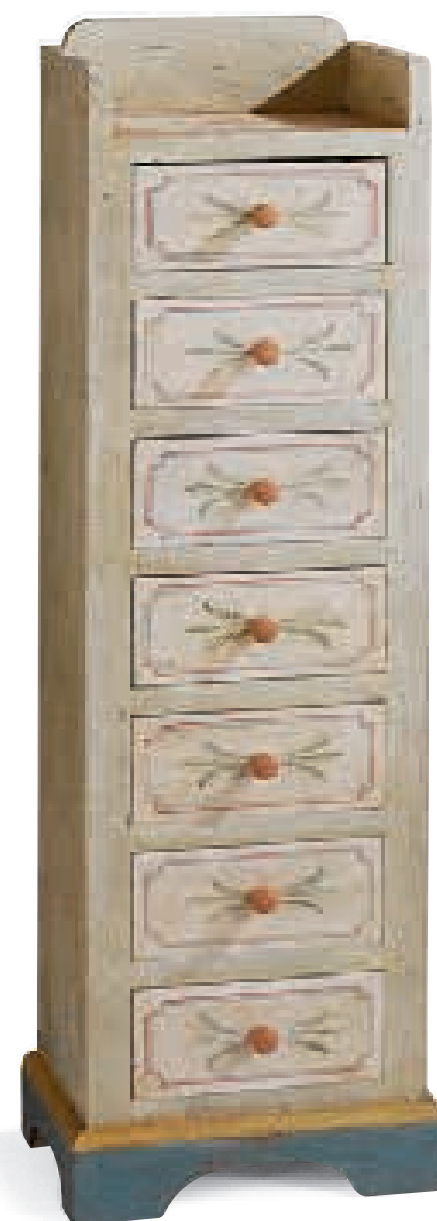

8113/D
Settimino in legno decorato a mano
Seven-drawers chest in hand-decorated wood
1.43 h.130 p.30