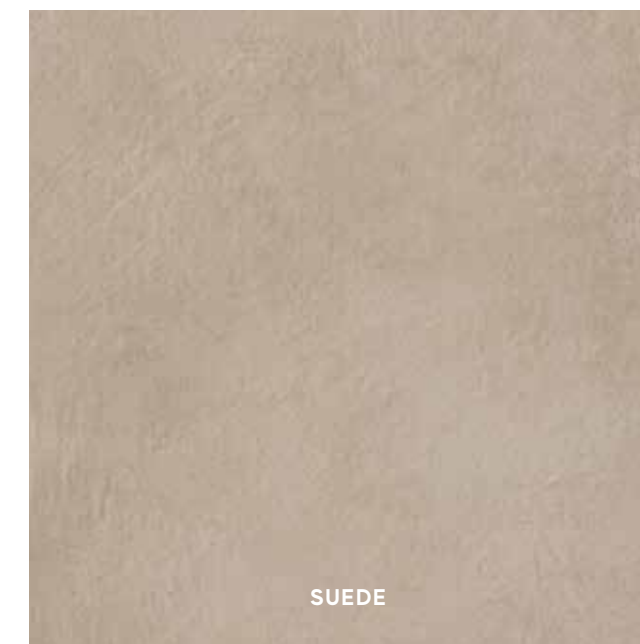

Evolve Porcelain Tiles / Gres Porcellanato

MATTE SURFACE / SUPERFICIE MATT

60x60 cm 23⁵/₈"x23⁵/₈"
AJ9F Evolve Ice 60
AJ9I Evolve Concrete 60
AJ9W Evolve Night 60
AJ9E Evolve White 60
AJ9H Evolve Suede 60

30x60 cm 11³/₄"x23⁵/₈"
D068 Evolve Ice 30x60
D070 Evolve Concrete 30x60
D072 Evolve Night 30x60
D067 Evolve White 30x60
D069 Evolve Suede 30x60

V2
SLIGHT
VARIATION
White,
Suede,
Ice,
Concrete,
Night