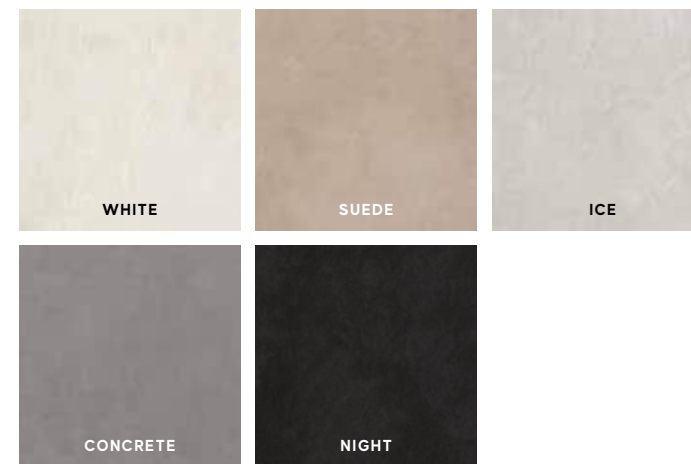

Evolve Porcelain Tiles / Gres Porcellanato

COLOURED BODY PORCELAIN TILES - RECTIFIED MONOCALIBER
GRES PORCELLANATO COLORATO IN MASSA - RETTIFICATO MONOCALIBRO

Sizes	Thickness	Surface finish
60x60 cm - 23⁵/₈"x23⁵/₈"	± 9 mm	Matte R9 A
30x60 cm - 11³/₄"x23⁵/₈"	± 9 mm	Matte R9 A