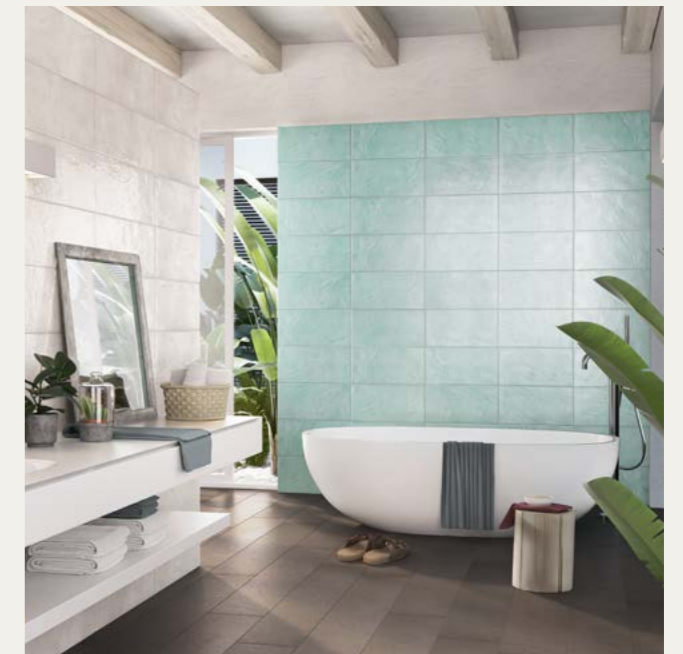

A casa di Ferdinand e Gaia F.

Rotterdam, Olanda

La giornata lavorativa di questa giovane coppia di ricercatori si svolge in algi ambienti open-space nel centro di Rotterdam.

Per la loro residenza nel centro storico della città olandese hanno scelto la collezione *Trasparenze marine* per il bagno grande e luminoso: una scelta ispirata da Gaia in omaggio alle sue origini italiane e recepita con entusiasmo da Ferdinand, anch'egli amante del mare dell'Europa mediterranea.

Ferdinand e Gaia F.

Giovani ricercatori · Young researchers

[en] The working day of this young researching couple takes place in the crisp open-spaces in Rotterdam's center. For their residence in the historic center of the Dutch city, they chose the *Trasparenze marine* collection for their large luminous bathroom: a choice inspired by Gaia in homage to her Italian origins, and received enthusiastically by Ferdinand, who is also a lover of the Mediterranean.