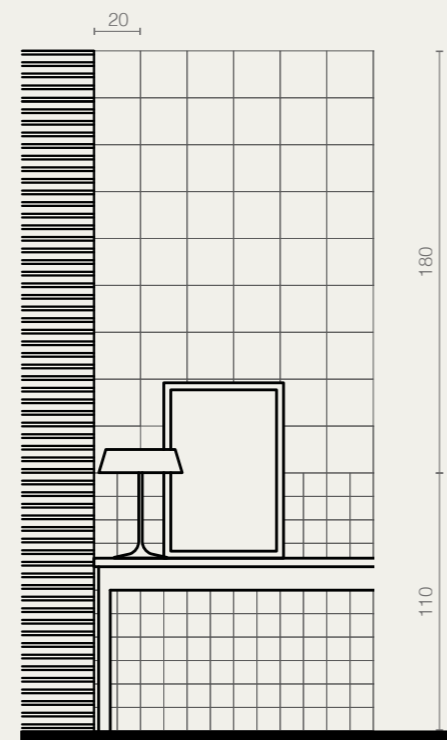

WALL

FLOOR

TR06 · Bathroom

Trasparenze marine · pag. 196