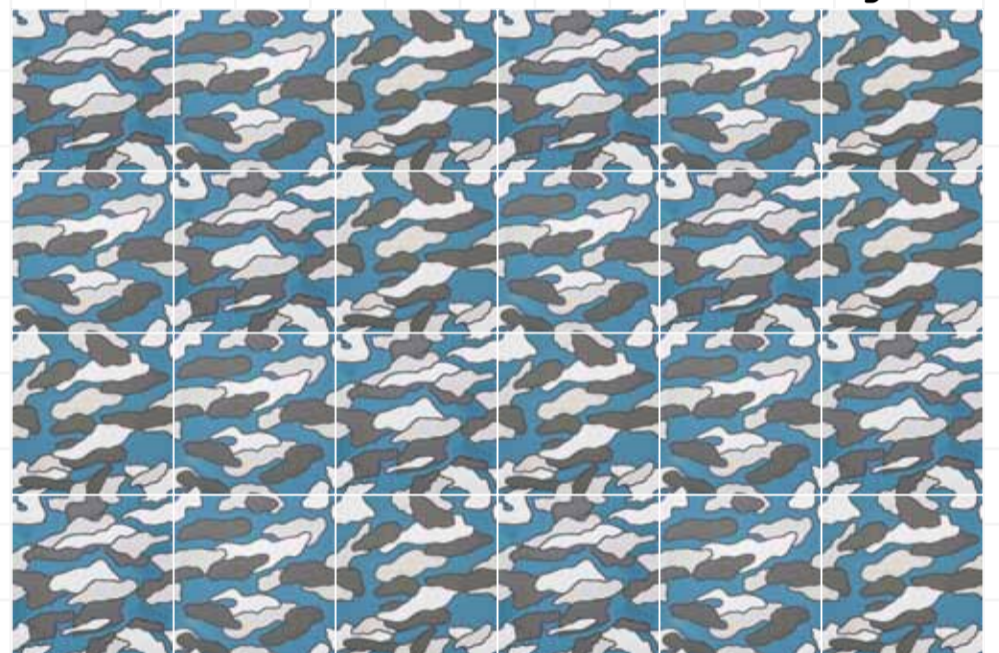

CA6060URB URBAN BLUE JEANS 60x60

malva

CA6060DEM DESERT MALVA 60x60

vinaccia

CA6060URV URBAN VINACCIA 60x60

Schemi di posa Italian flag/
Italian flag layout schemes

CA6060URVD URBAN VERDE 60x60

CA6060URBN URBAN BIANCO 60x60