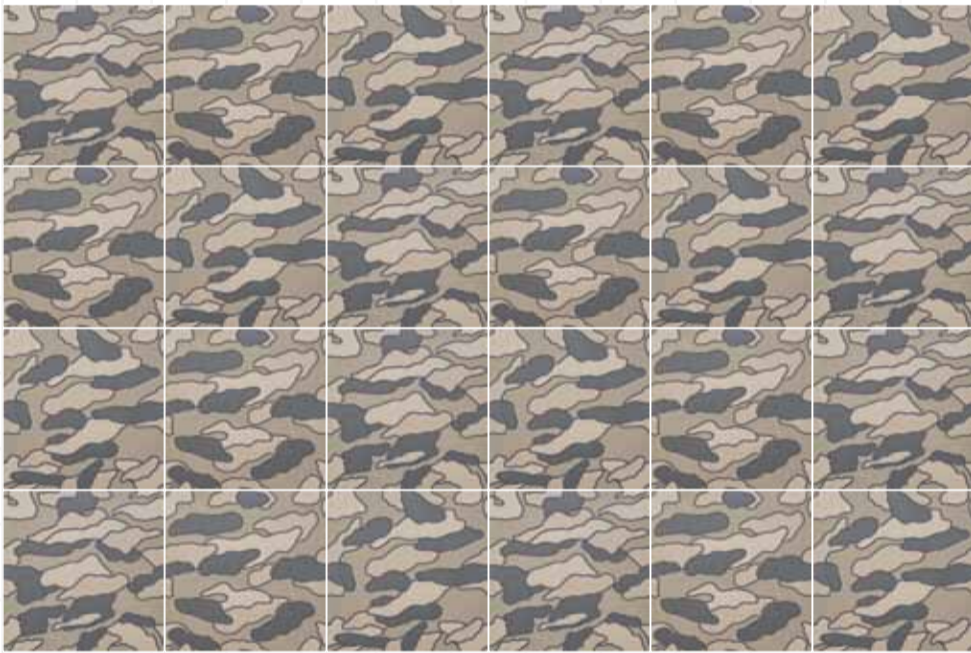

bosco

CA6060DEB DESERT BOSCO 60x60