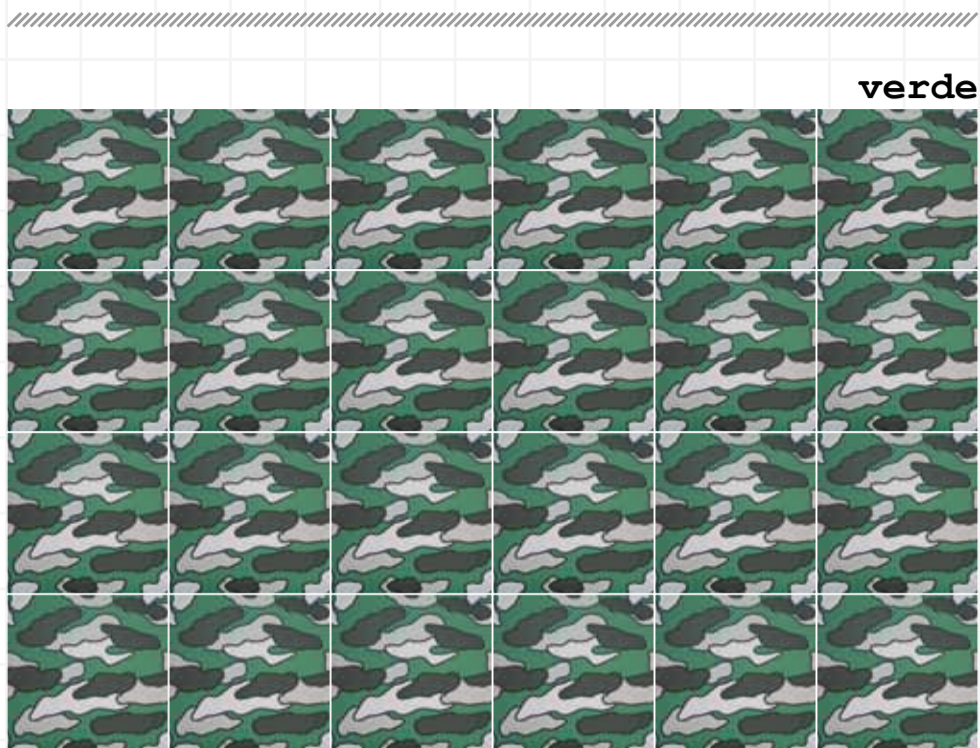

CA6060URB URBAN BLUE JEANS 60x60

malva

CA6060DEM DESERT MALVA 60x60

vinaccia

CA6060URV URBAN VINACCIA 60x60

Schemi di posa Italian flag/
Italian flag layout schemes

CA6060URVD URBAN VERDE 60x60

CA6060URBN URBAN BIANCO 60x60