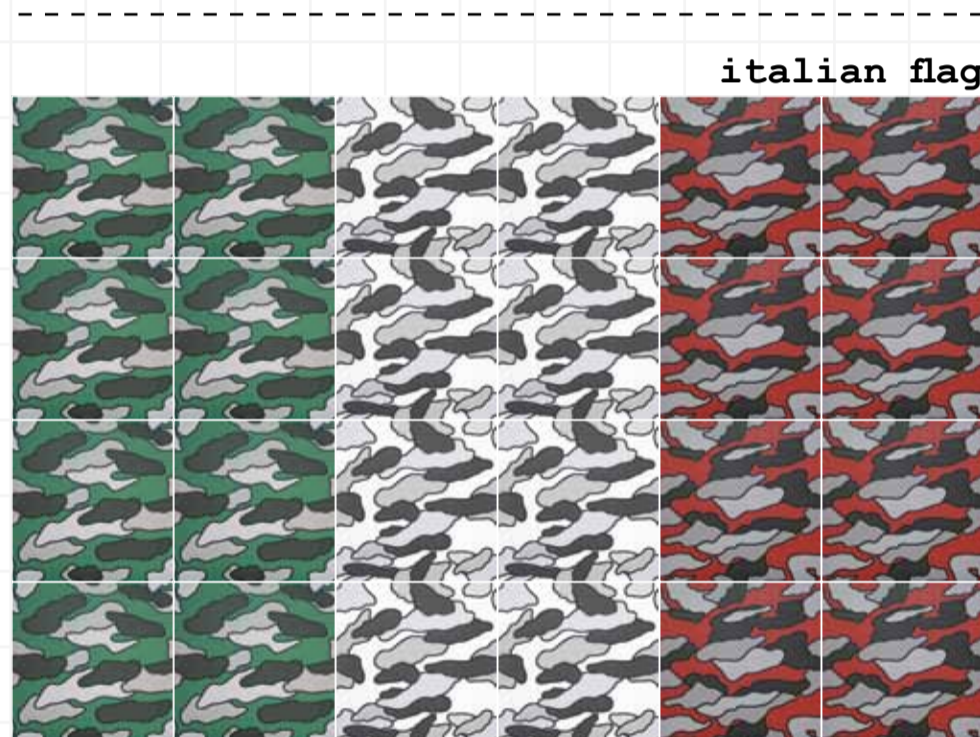

CA6060URVD URBAN VERDE 60x60
CA6060URBN URBAN BIANCO 60x60
CA6060URRO URBAN ROSSO 60x60