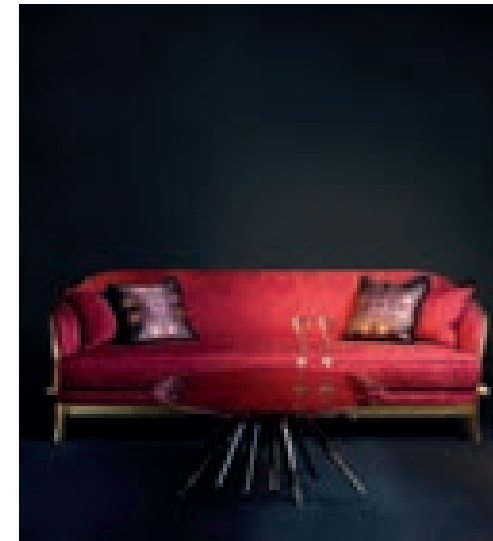

DIMENSION: 25X45 CM
GREEK KEY JACQUARD.

DIMENSION: 25X45 CM
GREEK KEY JACQUARD.

SOFA	MGP3	OD	09843	0021
CUSHION	CU29TF10843	0021		
CUSHION	CU29SE J0780	S001		

HANDCARVED BEECH WOODEN STRUCTURE, GOLD LEAF FINISH, UPHOLSTERED WITH MIXED SILK RED JACQUARD OR OTHER FABRICS OR LEATHER FROM THE COLLECTION.

DIMENSION: 50X50 CM
MIXED SILK JACQUARD.

“MARQUETTERIE”
DIMENSION: 50X50 CM
100% PRINTED SILK.