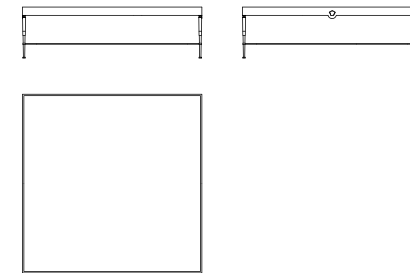

“ARGO”
DIMENSION: 140X140 CM
GOLD METAL FRAME, SCAGLIOLA MARBLE FOULAR
PATTERN TOP.
LEGS WITH WHITE MARBLE DETAILS.