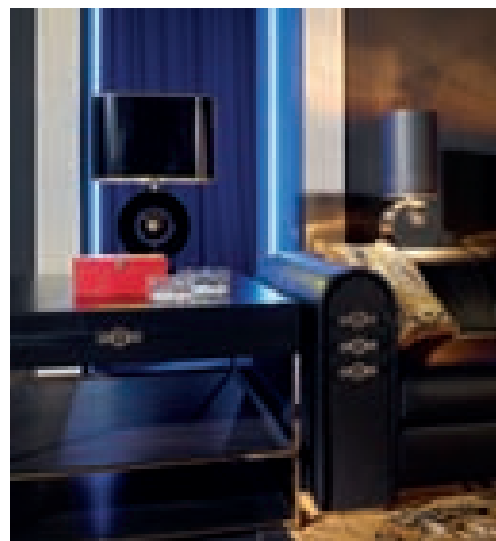

SOFA 3 SEATER	SXP3	OR	BLACK	B000
SIDE TABLE	SXCU	OR	BLACK	OP00
TABLE LAMP	LP8TLE000L6	OR02		
TABLE LAMP	LP8TGL00342	OR00		
CUSHION	CU29SE J0778	S001		
ASHTRAY	20665	110835	47508	
ASHTRAY	20665	110835	47513	

“SOHO”
DIMENSION: Ø45XH66 CM

BLACK CRYSTAL MULTI-FACETED BASE AND GOLD METAL DETAILS.
BLACK SHINY SHADE.

SHADE SH50TM000K1 4CN1

“VERSACE SIGNATURE”
DIMENSION: 260X100XH71 CM

WOOD PADDED WITH POLYURETHANE,
UPHOLSTERED WITH FULL GRAIN BLACK LEATHER.
GOLD METAL SIGNATURE MEDALLION ON SHINY LEATHER STRIPES.
FRONTAL ARMS UPHOLSTERED WITH LASER CUT BLACK LEATHER.
GOLD BASE.

AVAILABLE IN OTHER FABRICS OR LEATHER FROM THE COLLECTION.

“LE PETIT DOME BAROQUE”
DIMENSION: 50X50 CM

100% PRINTED SILK.

“VERSACE SIGNATURE”
DIMENSION: 95X95XH64 CM

BLACK OR WHITE MATT LACQUERED WOOD AND GOLD METAL FRAME.
GOLD METAL SIGNATURE MEDALLION ON SHINY LEATHER STRIPE.

AVAILABLE IN OTHER WOOD FINISHINGS.

“MEDUSA CRYSTAL”
DIMENSION: 8 CM

“METRO”
DIMENSION: 26XH65 CM

BLACK LEATHER AND GOLD METAL BASE.
BLACK PERFORATED LEATHER SHADE.
ALSO AVAILABLE IN WHITE LEATHER.

SHADE SH50PEGRECA OR06

“MEDUSA CRYSTAL”
DIMENSION: 13 CM