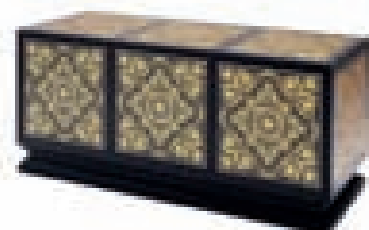

“CUBES”
DIMENSION: 162X56XH70 CM

FOULARD PATTERN PRINTED ON GOLD LEAVES
WOOD.
BLACK LACQUERED BASE.