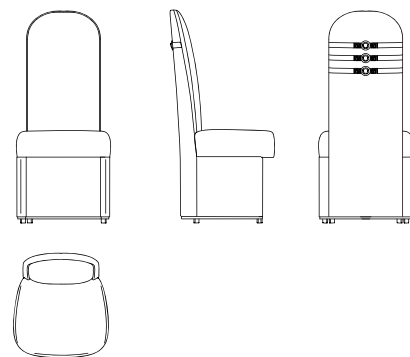

“VERSACE SIGNATURE”
DIMENSION: 50X60XH106 CM

WOODEN STRUCTURE PADDED WITH POLYURETHANE AND UPHOLSTERED WITH LEATHER.
BACK OF THE CHAIR UPHOLSTERED WITH LASER CUT LEATHER.
GOLD METAL SIGNATURE MEDALLION ON SHINY LEATHER STRIPES.

AVAILABLE IN BROWN/BLACK, BLUE/BLACK, BURGUNDY/BLACK, AND LIGHT BROWN/BLACK COLOURS LEATHER.