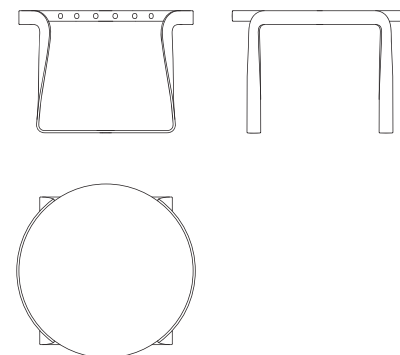

“VERSACE UNIQUE”
DIMENSION: Ø52XH36 CM

BLACK CHROME METAL FRAME WITH BRONZE
SYNTETIC LEATHER TOP.
GOLD MEDUSA STUDS.

AVAILABLE IN OTHER METAL FINISHINGS AND OTHER
FABRICS OR LEATHER FROM THE COLLECTION.