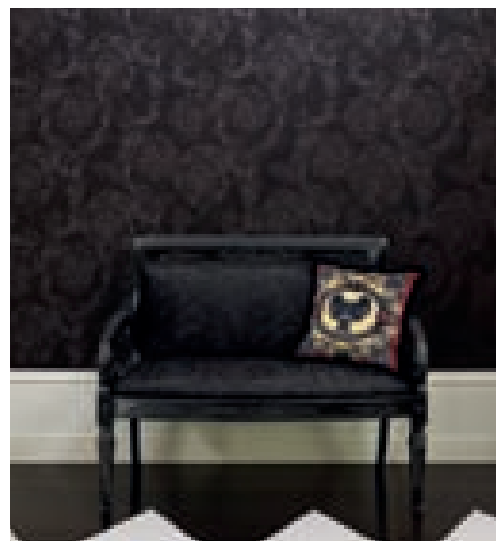

LOVE SEAT	VD00	NP	10843	0005
CUSHION	CU21VE	3149	S014