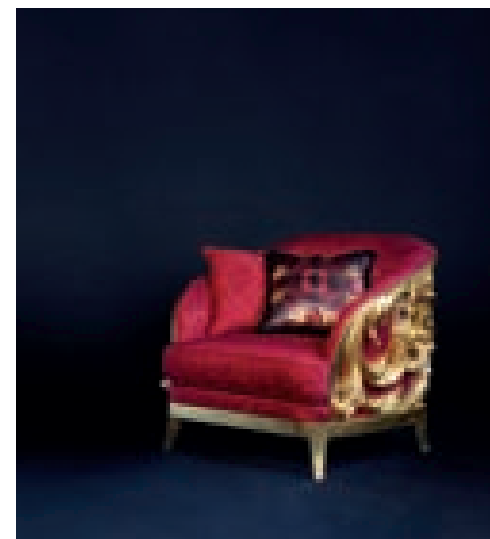

ARMCHAIR   MGPO   OD   09843   0021
CUSHION   CU29TF10843   0021
CUSHION   CU29SE J0780   S001

DIMENSION: 50X50 CM
MIXED SILK JACQUARD.

“MARQUETTERIE”
DIMENSION: 50X50 CM
100% PRINTED SILK.