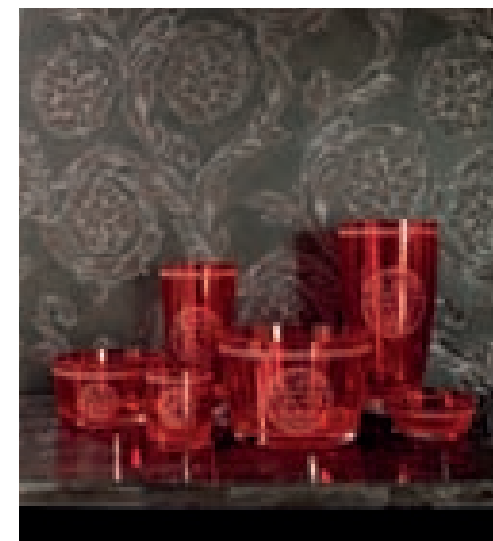

VASE	69793	320618	47024
VASE	69793	320618	47030
DISH	69793	320618	45312
DISH	69793	320618	45318
DISH	69793	320618	45322
WHISKY TUMBLER	69793	320618	40401

“MEDUSA CRYSTAL RED”
DIMENSION: 24 CM

“MEDUSA CRYSTAL RED”
DIMENSION: 30 CM

“MEDUSA CRYSTAL RED”
DIMENSION: 12 CM