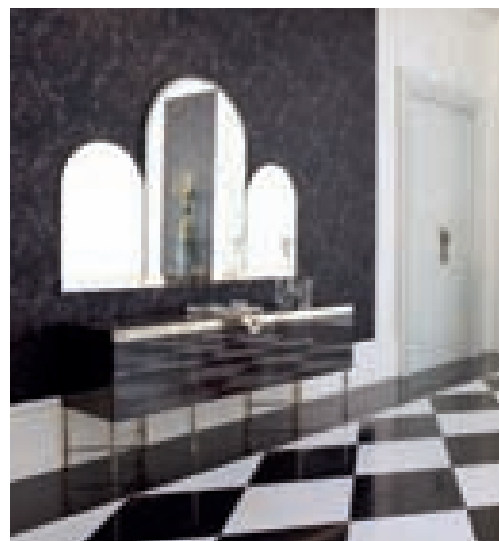

SIDEBOARD	KFCZ	02	18045	IE00
MIRROR	KFRT	MR	17912	0000
DECANTER	110300