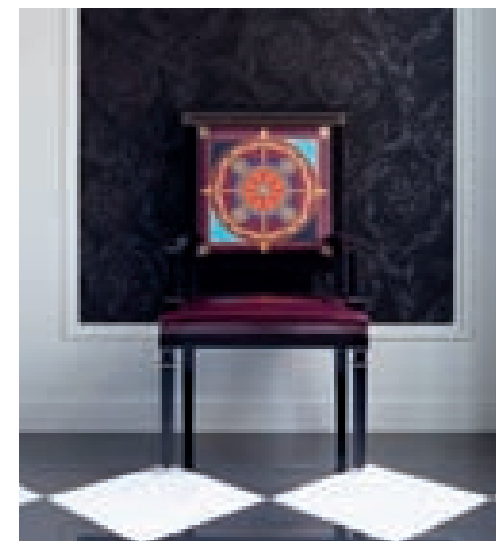

SHADE SH50TM00801 4CN1

“OBELISCO”
DIMENSION: 125X40XH83 CM

HIGH GLOSS EUCALYPTUS VENEER WOOD, TITANIUM
ANG GOLD FINISHING DETAILS.
SMOKED MIRROR.

LOVE SEAT	VD00	NP	10843	0005
CUSHION	CU21VE	3149	S014	

DINING CHAIR WITH ARMS	SKBR	NN	PE781	2402
------------------------	------	----	-------	------