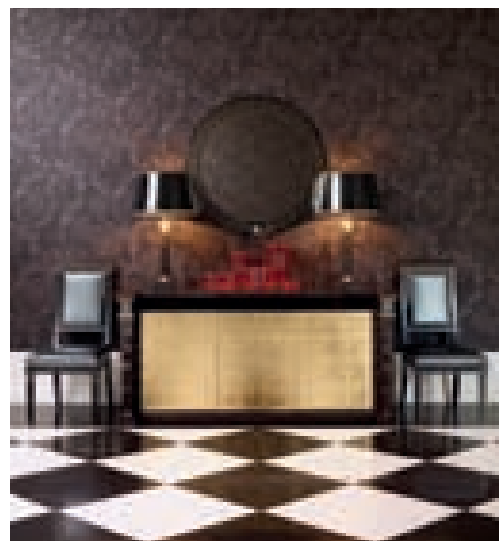

Donatella Versace

PRODUCTS

DINING CHAIR	SKCH	NN	P3149	GT14
CABINET	SKCI	IE	17552	OD00
MIRROR	KF90	MR	00100	0000
TABLE LAMP	LP8TMB00034	M4OR	SBNI	

“KORINTHOS”
DIMENSION: Ø45XH76 CM

NERO MARQUINA MARBLE BASE WITH GOLD METAL DETAILS AND BLACK SHINY SHADE.