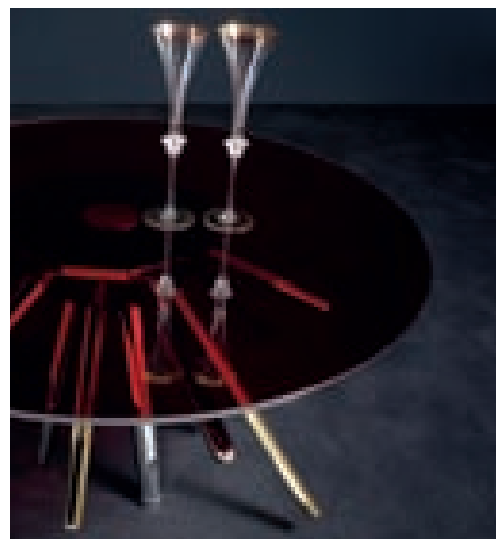

SIDE TABLE   LH12   ML   00RED   C300
CHAMPAGNE FLUTE   110300   40800